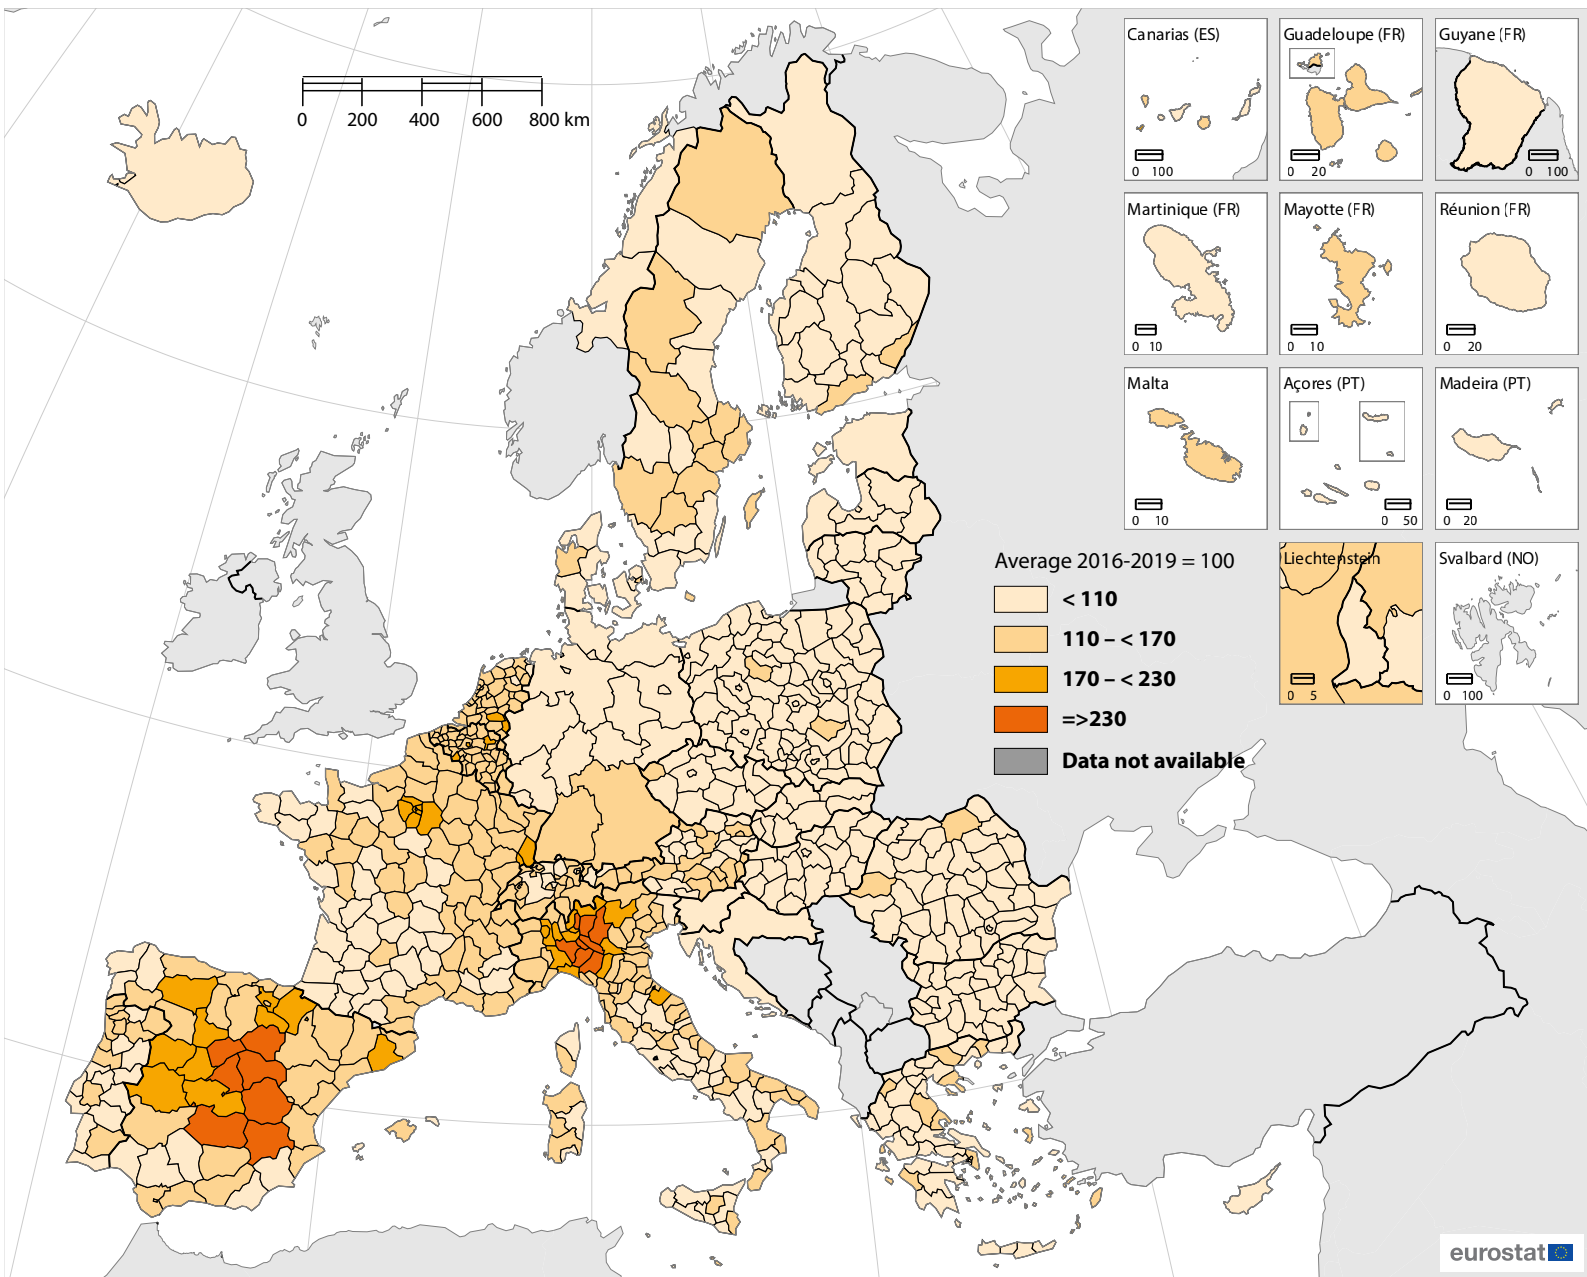

# Weekly deaths in 31 European countries

(weeks 10-18/2020 compared to 2016-2019 average)

eurostat