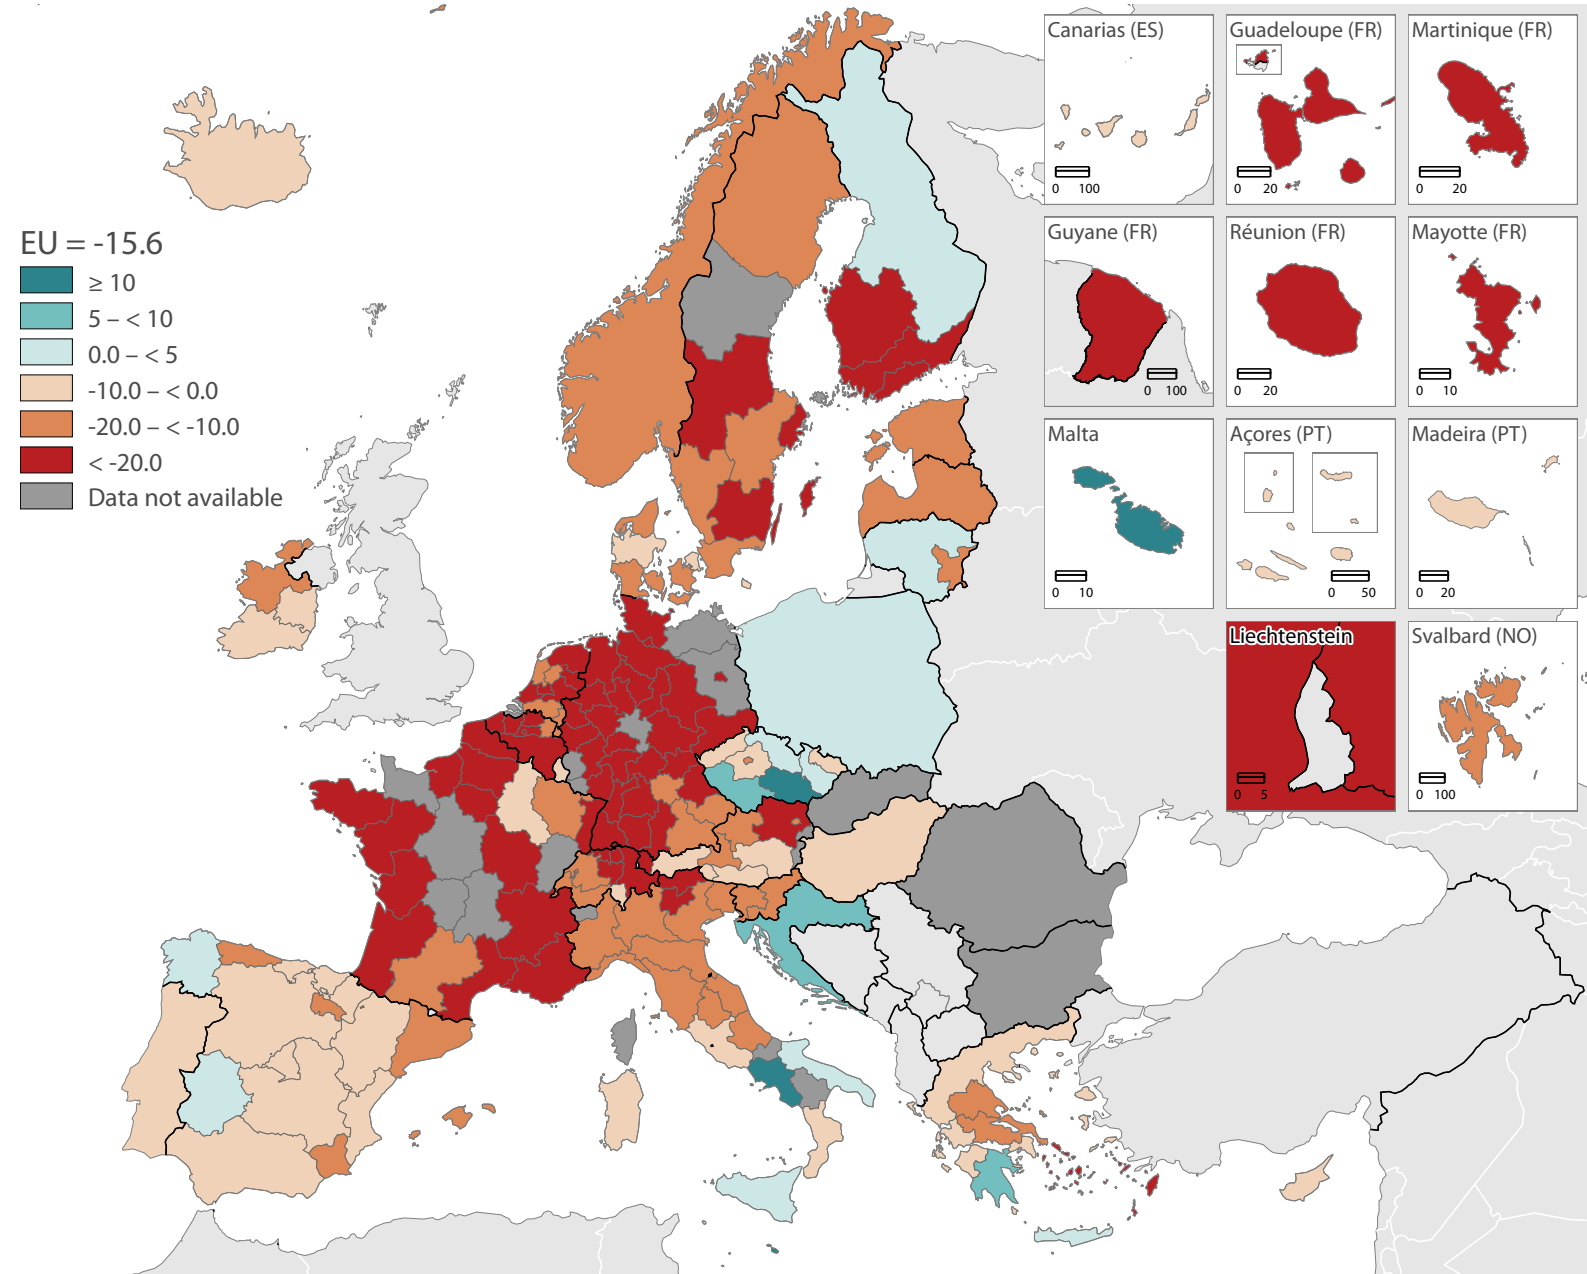

# Females - gaps of the activity rates between non-EU citizens and nationals

in pp (activity rate for non-EU citizens minus the activity rate for nationals)

Administrative boundaries: © EuroGeographics © UN-FAO © Turkstat  
Cartography: Eurostat – IMAGE, 08/2023