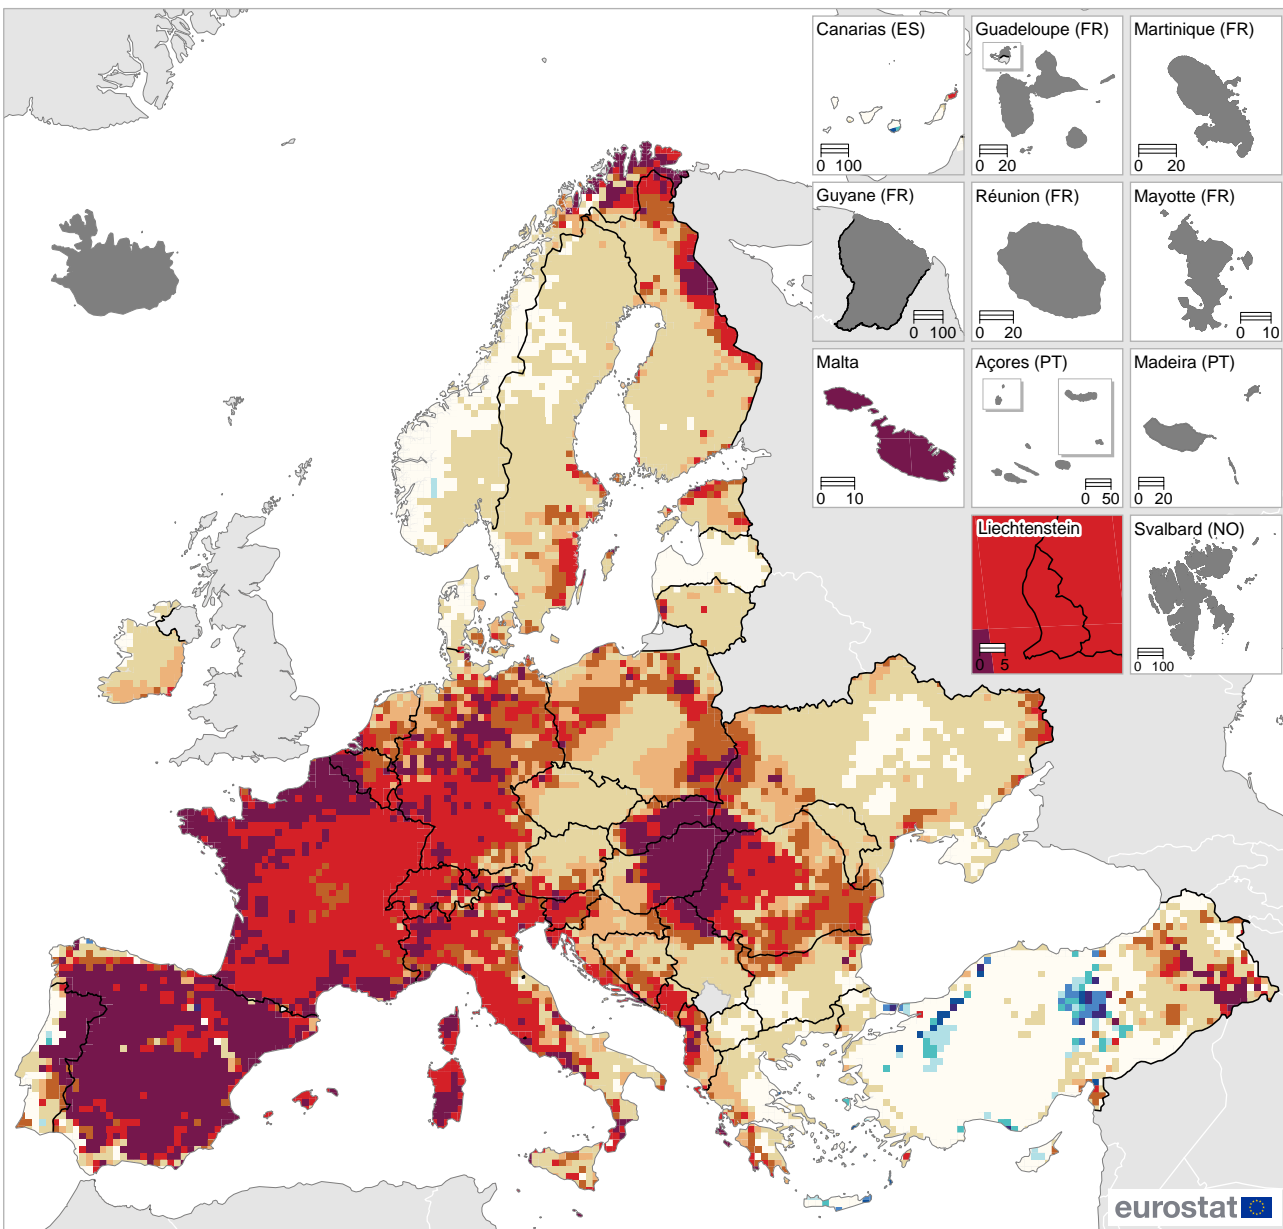

Maximum daily temperature

Average values in 2022 ranked against historical years since 1991 (01 June to 31 August 2022)

Ranking since 1991

Administrative boundaries: © EuroGeographics © UN-FAO © Turkstat
Cartography: Eurostat — GISCO, 11/2023

Note: Resolution 25 x 25 km

Source: EC Joint Research Centre (AGRICAST project)