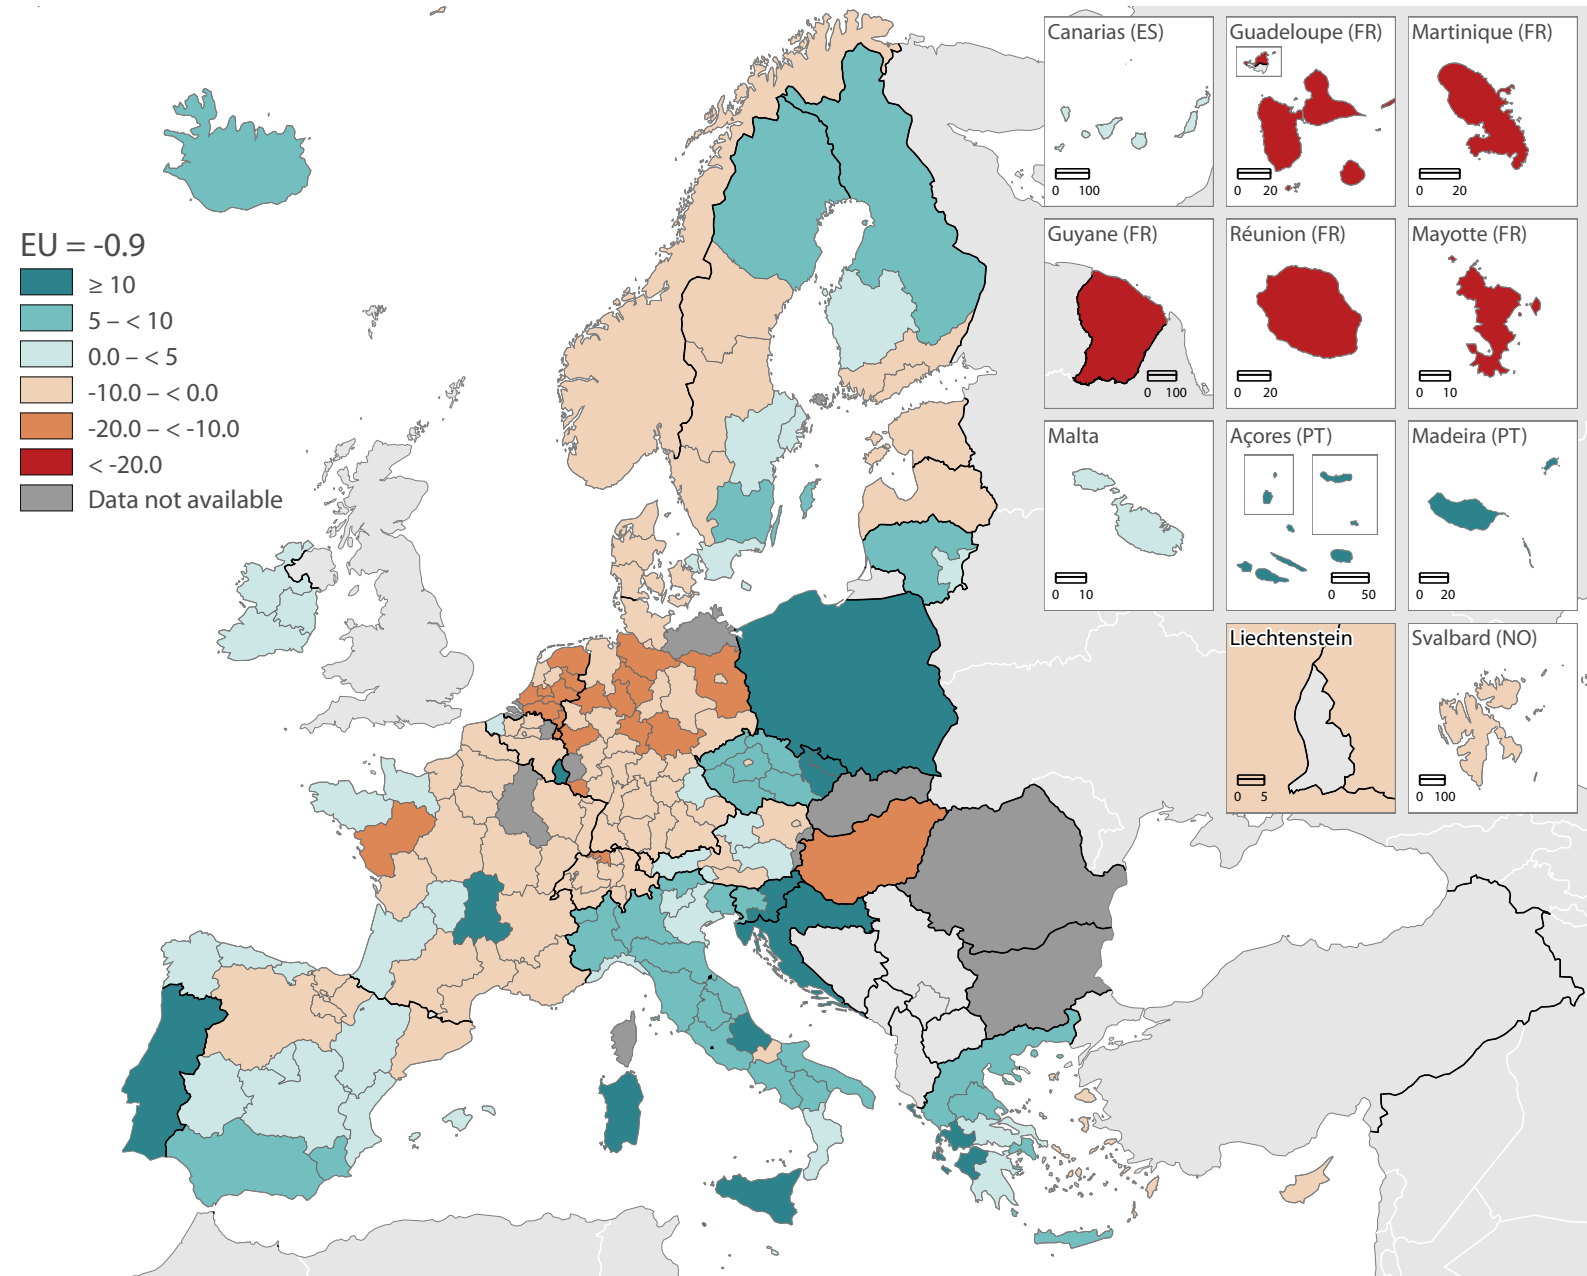

Males - gaps of the activity rates between non-EU citizens and nationals

in pp (activity rate for non-EU citizens minus the activity rate for nationals)

Administrative boundaries: © EuroGeographics © UN-FAO © Turkstat
Cartography: Eurostat – IMAGE, 08/2023