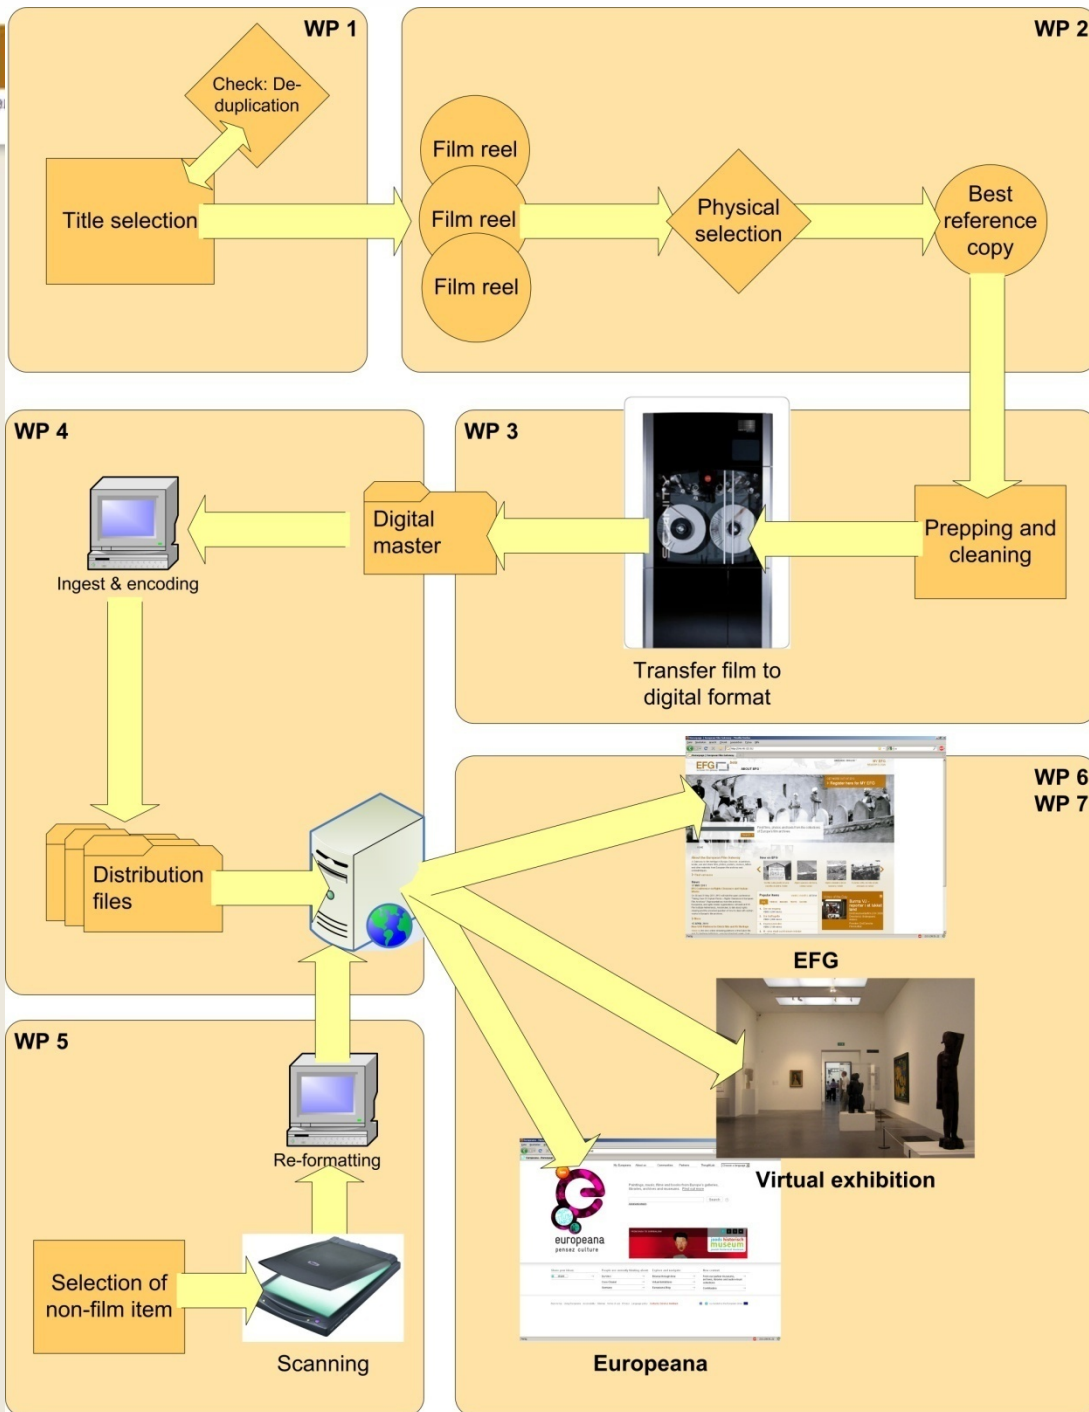

Czech Film Archive

**National Library of
Norway**

ACE

The EFG Consortium After EFG1914

28 archives | 22 countries

A map of Europe with countries colored in green and light blue. The green countries represent the EFG Consortium members, while the light blue countries represent non-members. The map shows a wide distribution of member countries across the European continent, including the United Kingdom, France, Germany, Italy, and Spain, among others.