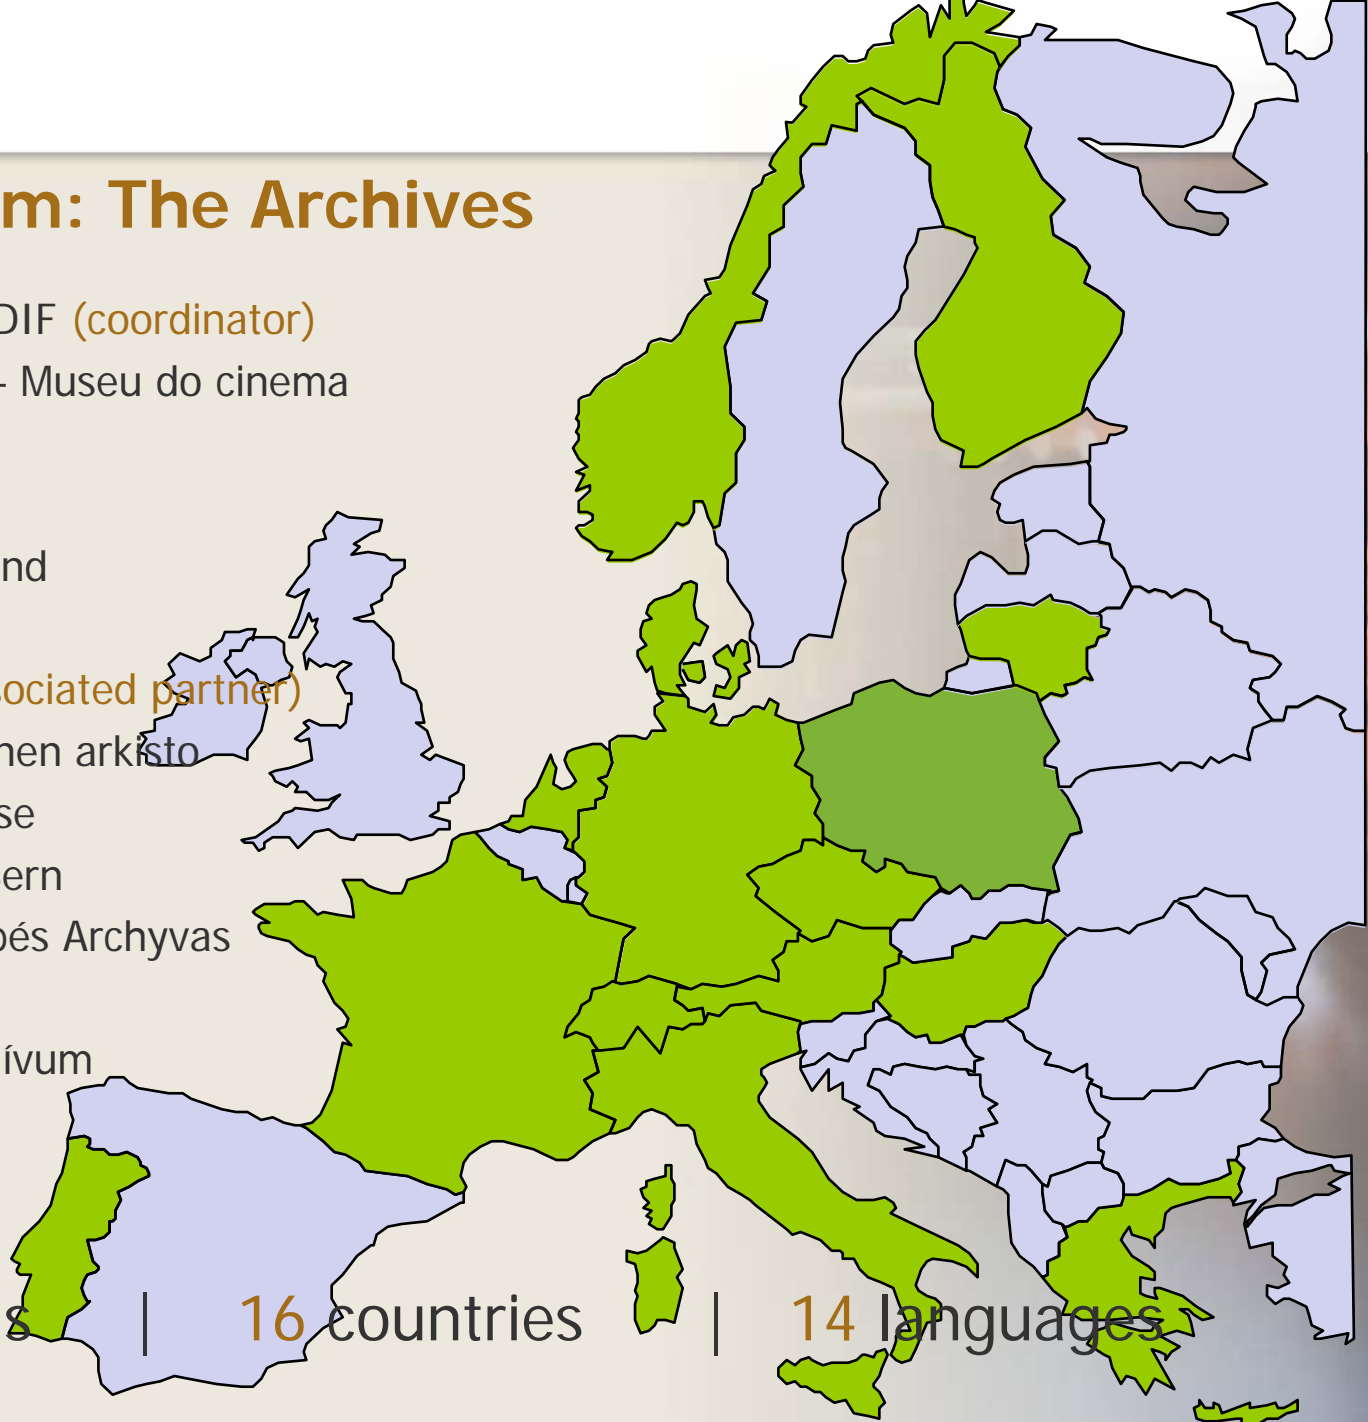

Tainiothiki tis Ellados

22 institutions | **16** countries | **14** languages

Content: What can be found on the EFG?

- **80 % images**
 - film stills, set photos, posters, laterna magica slides, set and costume designs, advertising material etc.
- **> 10 % videos**
 - mainly newsreels, early fiction films, documentaries, advertising and travel films etc.
- **< 10 % texts**
 - early censorship documents, rare books from the pre-cinema era, periodicals, correspondence, production papers, screenplays etc.