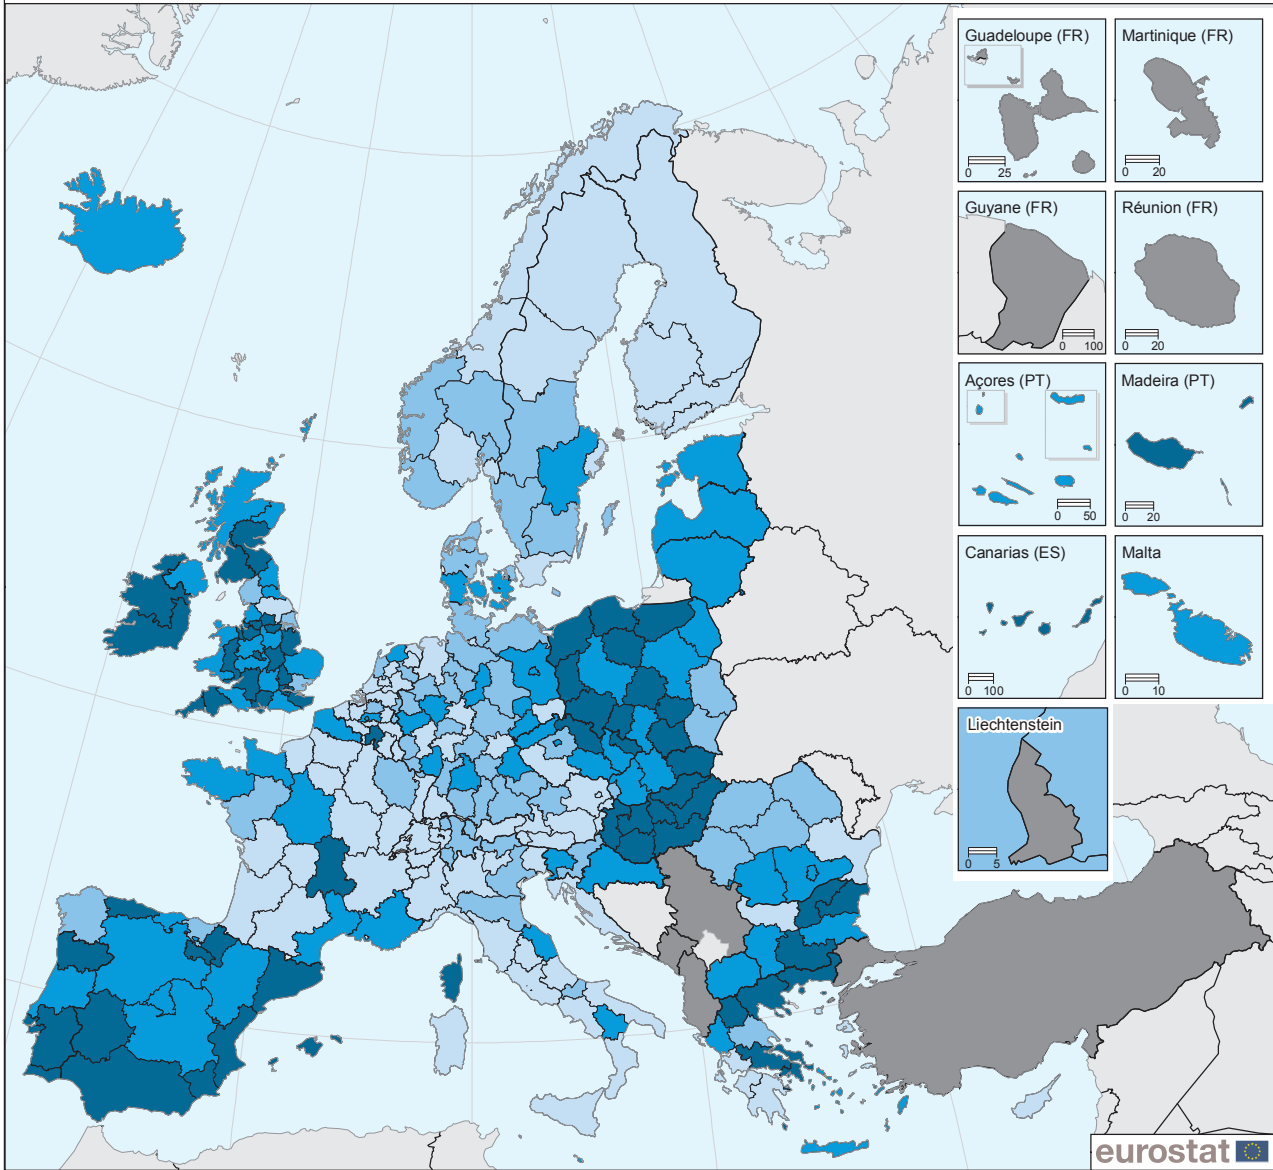

Change in regional unemployment rates between 2013 and 2014

- Change of -1.3 pp or over
- Change between -0.5 pp and -1.2 pp
- Change between 0.0 pp and -0.4 pp
- Change of +0.1 pp or over
- Data not available

Administrative boundaries: © EuroGeographics © UN-FAO © Turkstat

Cartography: Eurostat — GISCO, 04/2016

eurostat