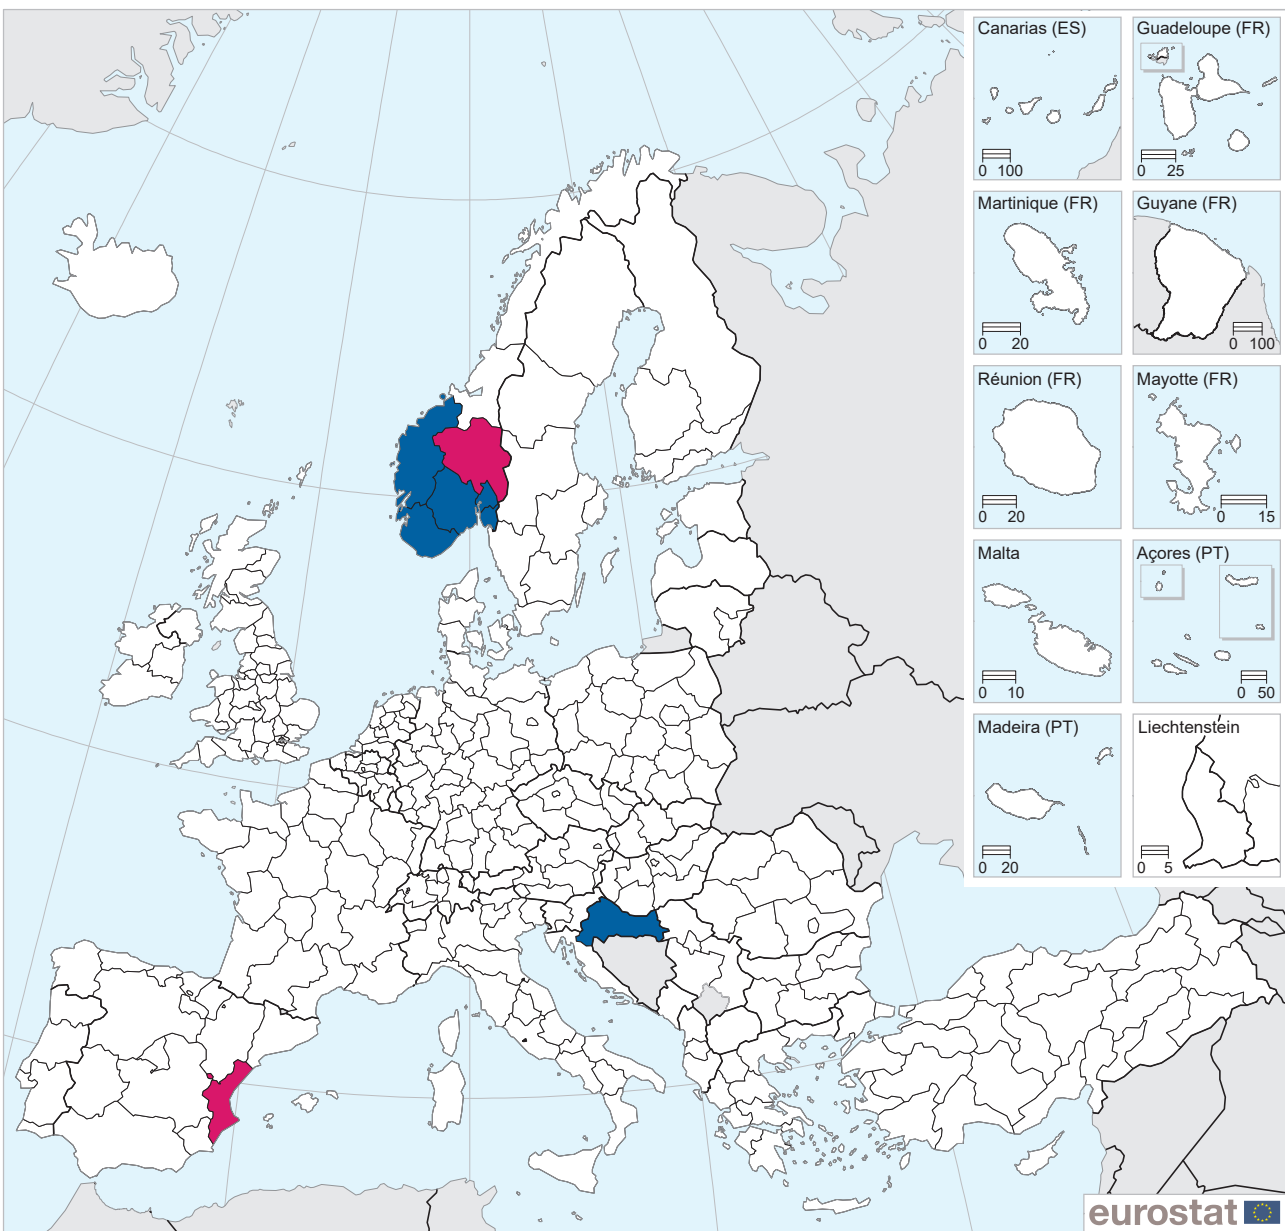

Changes from NUTS 2016 to NUTS 2021 including statistical regions, level 2

Administrative boundaries: © EuroGeographics © UN-FAO © Turkstat
 Cartography: Eurostat — GISCO, 02/2020

- Boundary change and Recoded
- Recoded
- Name change